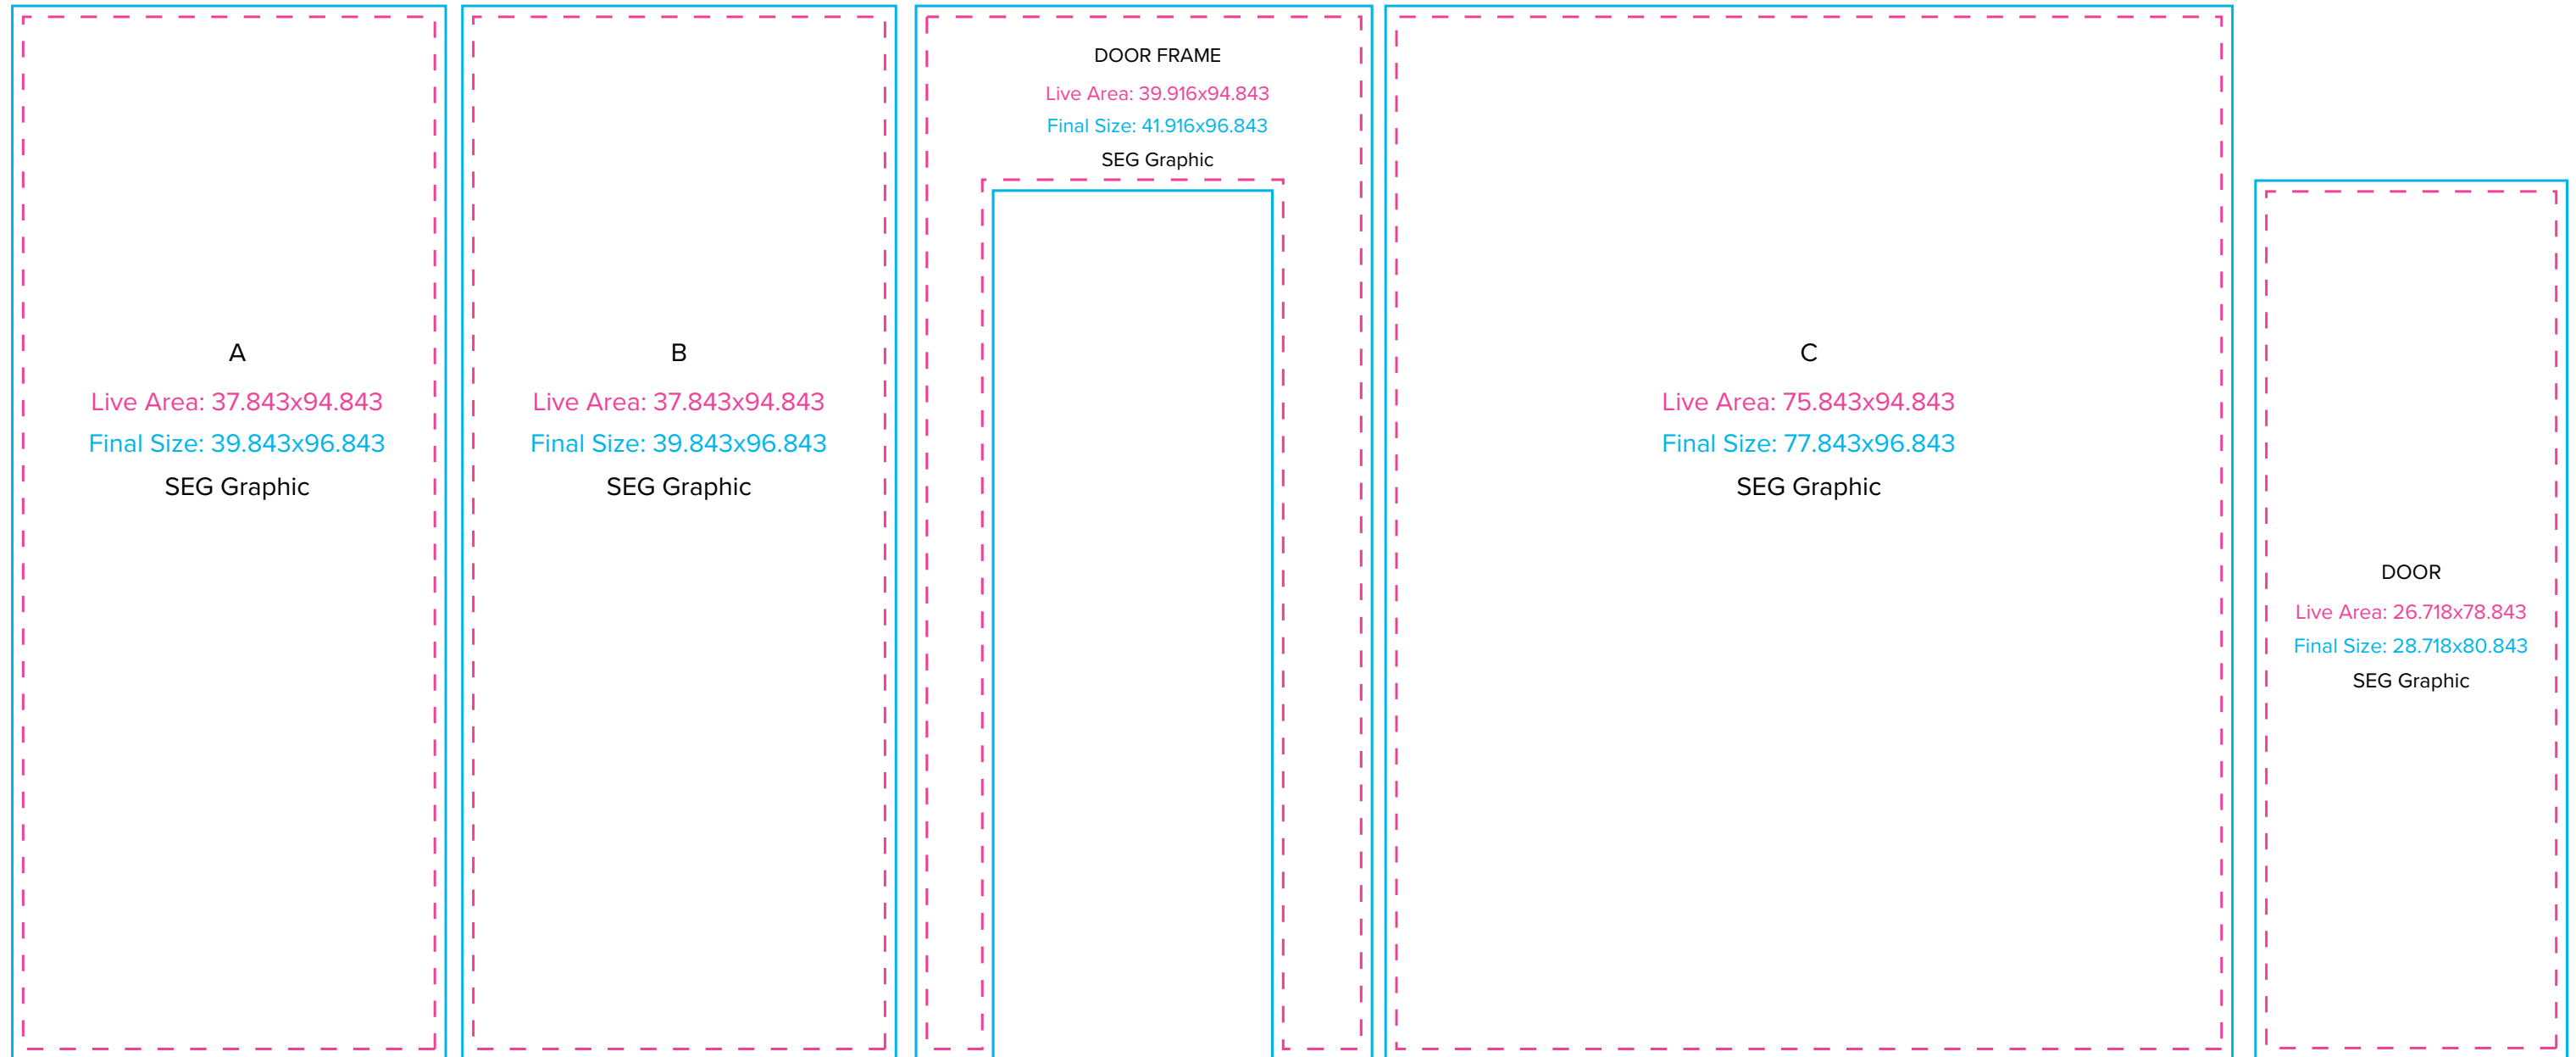

Graphic Template
10 x 10 Inline Exhibit
SEG Graphics,
Sintra Door and Panel

NOTE: All Raster Art (jpg, tiff,psd, png, etc.) must be at least 100 dpi at print size.

Graphic Template
10 x 10 Inline Exhibit
GOD-1557 Reception Counter
SEG Version

NOTE: All Raster Art (jpg, tiff,psd, png, etc.) must be at least 100 dpi at print size.